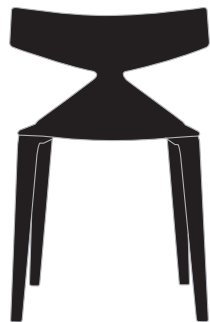

## WIN THIS CHAIR

arper

 Clerkenwell Road (Next to Arper)

THE SAYA CHAIR BY LIEVORE ALTHERR MOLINA, 2012

### TO ENTER

To celebrate a decade in print, Icon is giving away six collectable chairs. To win one, we ask you to doodle around a silhouette of the chair you want, putting it in an imaginary context. To enter, post your completed form (or forms) into the plinths displaying the chair depicted – these are designed by Mobile Studio and are positioned at prominent points around the festival. See [clerkenwelldesignweek.com/showrooms/map](http://clerkenwelldesignweek.com/showrooms/map) – or the maps on site – for these locations. Only physical entries will be accepted. The winners will be judged on wit and style, as much as for their technique, and will be selected by Icon's editorial team. The winning entries will also be featured in the next issue of the magazine. We look forward to your doodles.